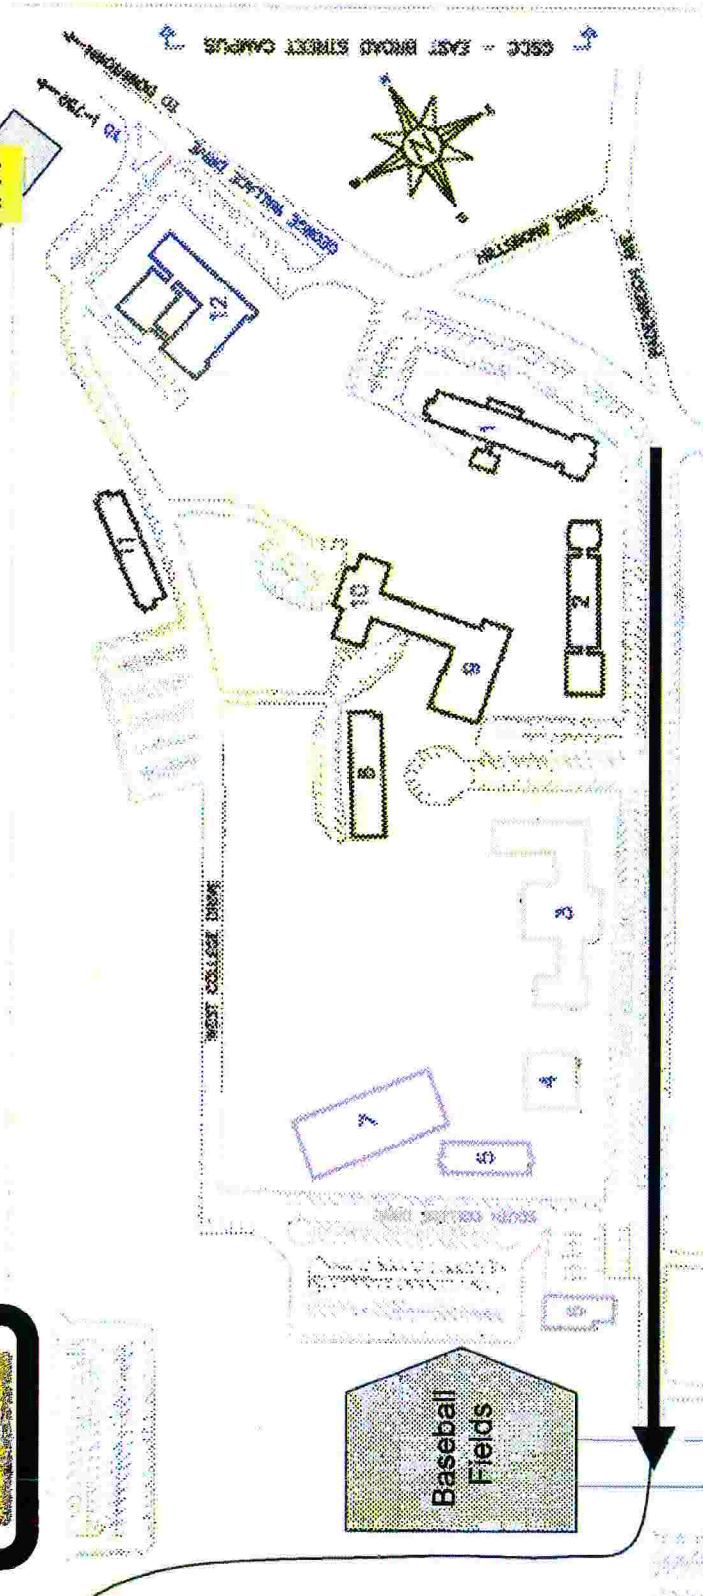

EYSA Fall 2010 Soccer Field Layout for Gadsden State Soccer Field Layout @ Gadsden State

Main Fields are located behind Gadsden State Community College.
From Gadsden I-759 take a right on George Wallace Drive Field 10 & 11 on Right
Take a right on East College Drive, through Stop sign, keep left, Main Fields on Left
Continue on, Fields 1 and 12 straight ahead.

TRACK FIELDS

George
Wallace
Fields

To the
Public Dock

Bathroom/
EYSA Office

TOP
FIELDS

GEORGE WALLACE DRIVE CAMPUS BUILDINGS

1. ALLEN HALL (ADMINISTRATION BUILDING)
2. BROWDER HALL (SCIENCE BUILDING)
3. BECK FIELDS HOUSE
4. BEVELL HALL
5. HELDREMAN HALL (NURSING BUILDING)
6. MAINTENANCE BUILDING
7. TENNIS COURTS
8. NAYLOR HALL
9. MEADOWS LIBRARY
10. STUDENT CENTER / BOOK STORE
11. FOWLER HALL (LABORATORY)
12. WALLACE HALL (FINE ARTS BUILDING)
13. DONALD SMITH (FISHERY SCIENCE BUILDING)
14. BUTCHERY BUILDING

TECHNICAL
FIELDS

Technical Field is located on East Broad Street in Front of GSCC East Broad Campus